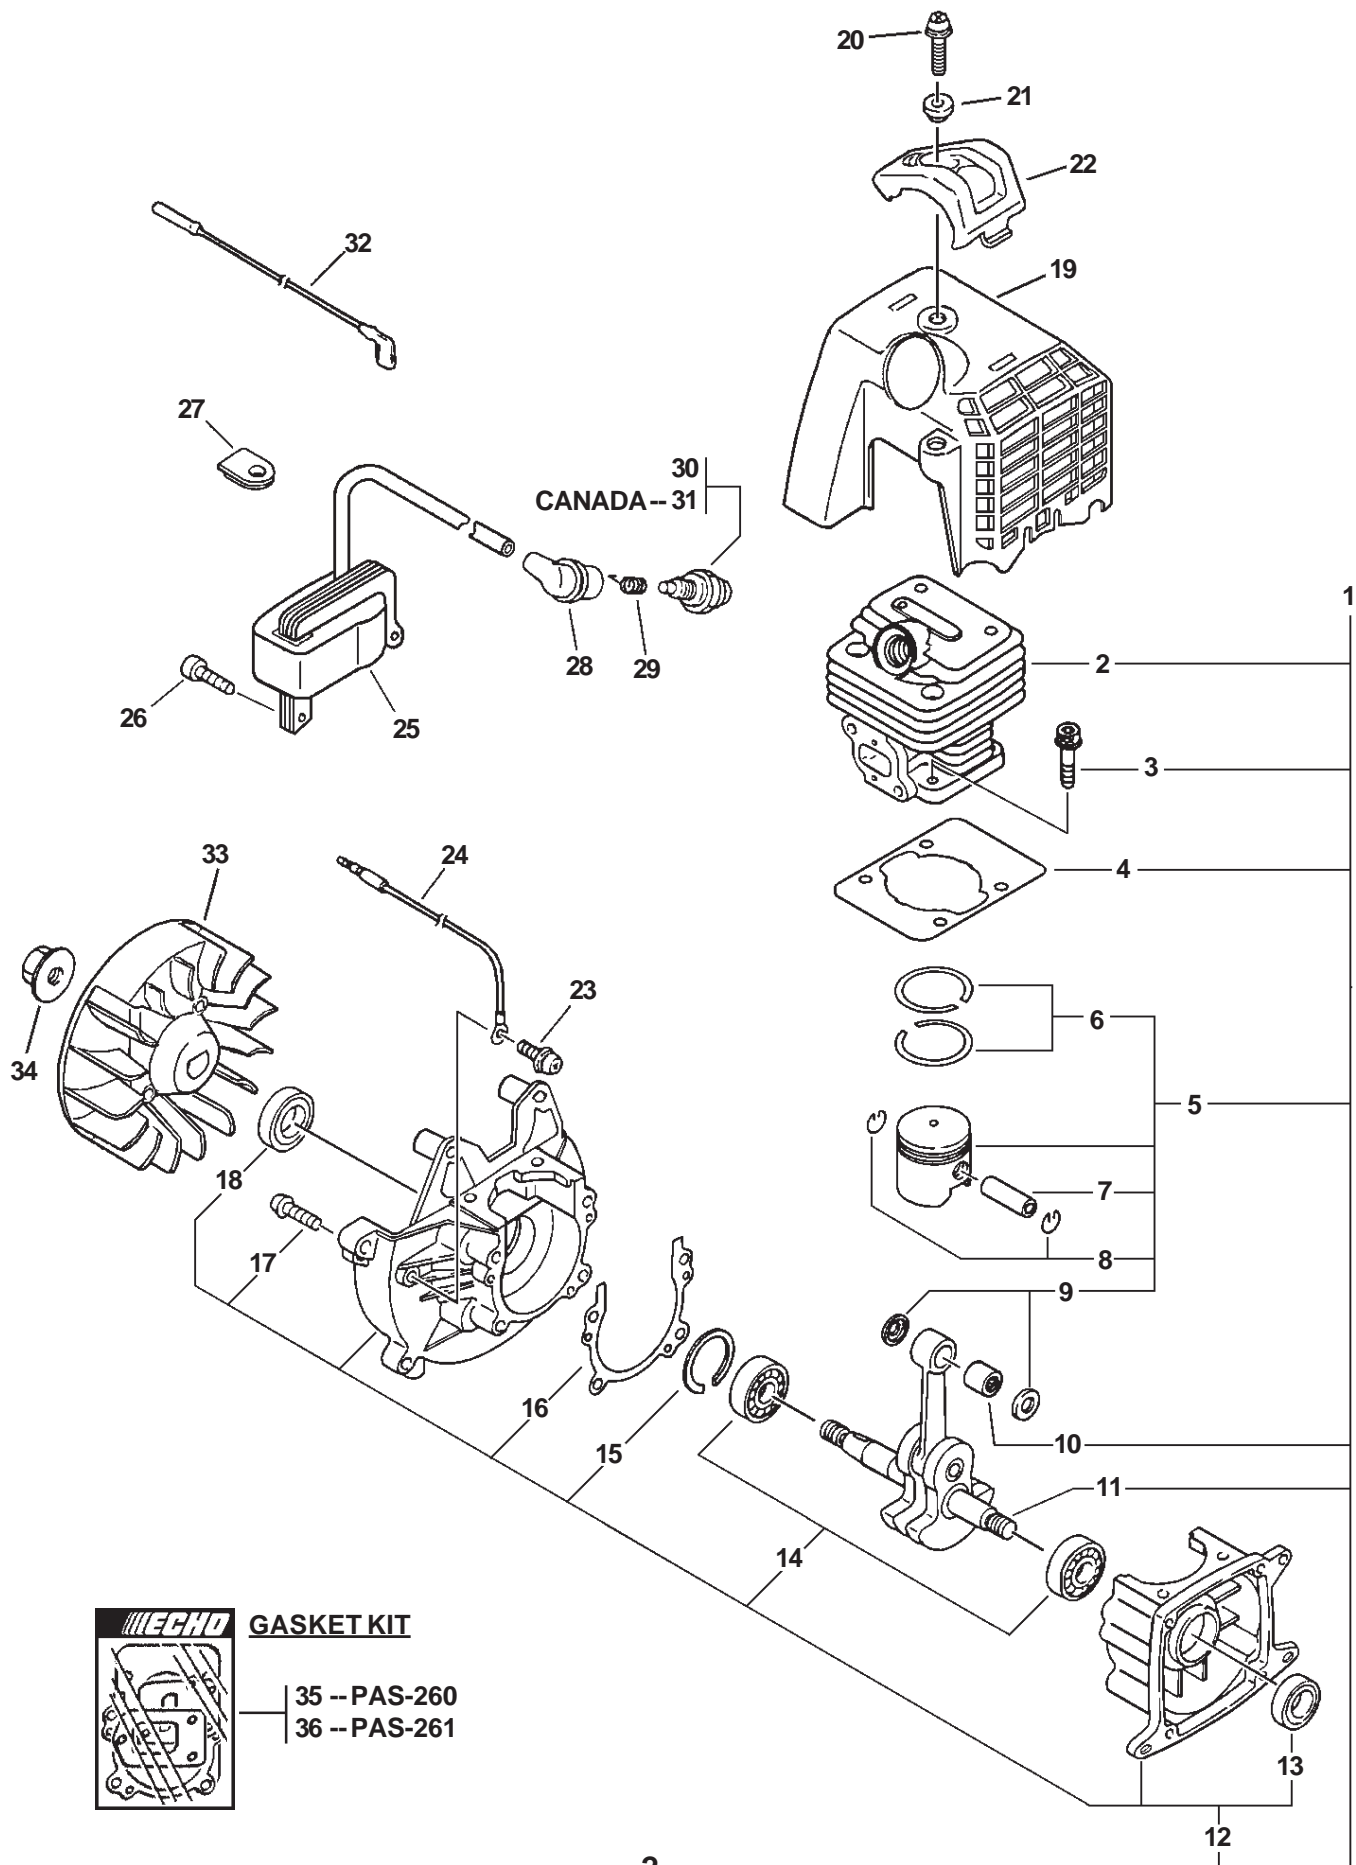

SERIAL NUMBERS: 02001001-04999999

**SERIAL NUMBERS: 02001001-04999999**

ITEM	PART NUMBER	QTY	DESCRIPTION	REMARKS
<u>OPTIONAL ENGINE REPOWER</u>				
1	SB1047	1	SHORT BLOCK	INCLUDES ITEMS 2-18
2	A130000122	1	CYLINDER	
3	90016205022	4	BOLT 5X22	
★ 4	V100000010	1	GASKET, CYLINDER	
5	P021002360	1	PISTON KIT	INCLUDES ITEMS 6-9
6	A101000010	2	RING, PISTON	
7	V606000000	1	PIN, PISTON	
8	10001504630	2	CIRCLIP, PISTON PIN	
9	10001455930	2	SPACER, PISTON PIN	
10	V553000020	1	BEARING, NEEDLE	
11	A011000030	1	CRANKSHAFT ASY	
12	P021000940	1	CRANKCASE KIT	INCLUDES ITEMS 13-18
13	10021305530	1	OIL SEAL	
14	90080036001	2	BEARING, BALL 6001	
15	90070200028	1	CIRCLIP 28	
★ 16	10024255930	1	GASKET, CRANKCASE	
17	90016205025	4	BOLT 5X25	
18	10021228230	1	OIL SEAL	
19	A160000040	1	COVER, CYLINDER	
20	9111005016	1	BOLT 5X16	
21	V353000020	1	COLLAR 5	
22	A162000000	1	GUARD, TOP	
23	90024205010	1	SCREW 5X10	
24	16201452930	1	LEAD, GROUND	

**SERIAL NUMBERS: 05001001-07999999**

ITEM	PART NUMBER	QTY	DESCRIPTION	REMARKS
<u>OPTIONAL ENGINE REPOWER</u>				
1	SB1060	1	SHORT BLOCK	INCLUDES ITEMS 2-18
2	A130000371	1	CYLINDER	
3	90016205022	4	BOLT 5X22	
★ 4	V100000070	1	GASKET, CYLINDER	
5	P021004740	1	PISTON KIT	INCLUDES ITEMS 6-10
6	A101000010	2	RING, PISTON	
7	V606000000	1	PIN, PISTON	
8	10001504630	2	CIRCLIP, PISTON PIN	
9	10001455930	2	SPACER, PISTON PIN	
10	V553000020	1	BEARING, NEEDLE	
11	A011000030	1	CRANKSHAFT ASY	
12	P021000940	1	CRANKCASE KIT	INCLUDES ITEMS 13-18
13	10021305530	1	OIL SEAL	
14	90080036001	2	BEARING, BALL	
15	90070200028	1	CIRCLIP 28	
★ 16	10024255930	1	GASKET, CRANKCASE	
17	90016205025	4	BOLT 5X25	
18	10021228230	1	OIL SEAL	